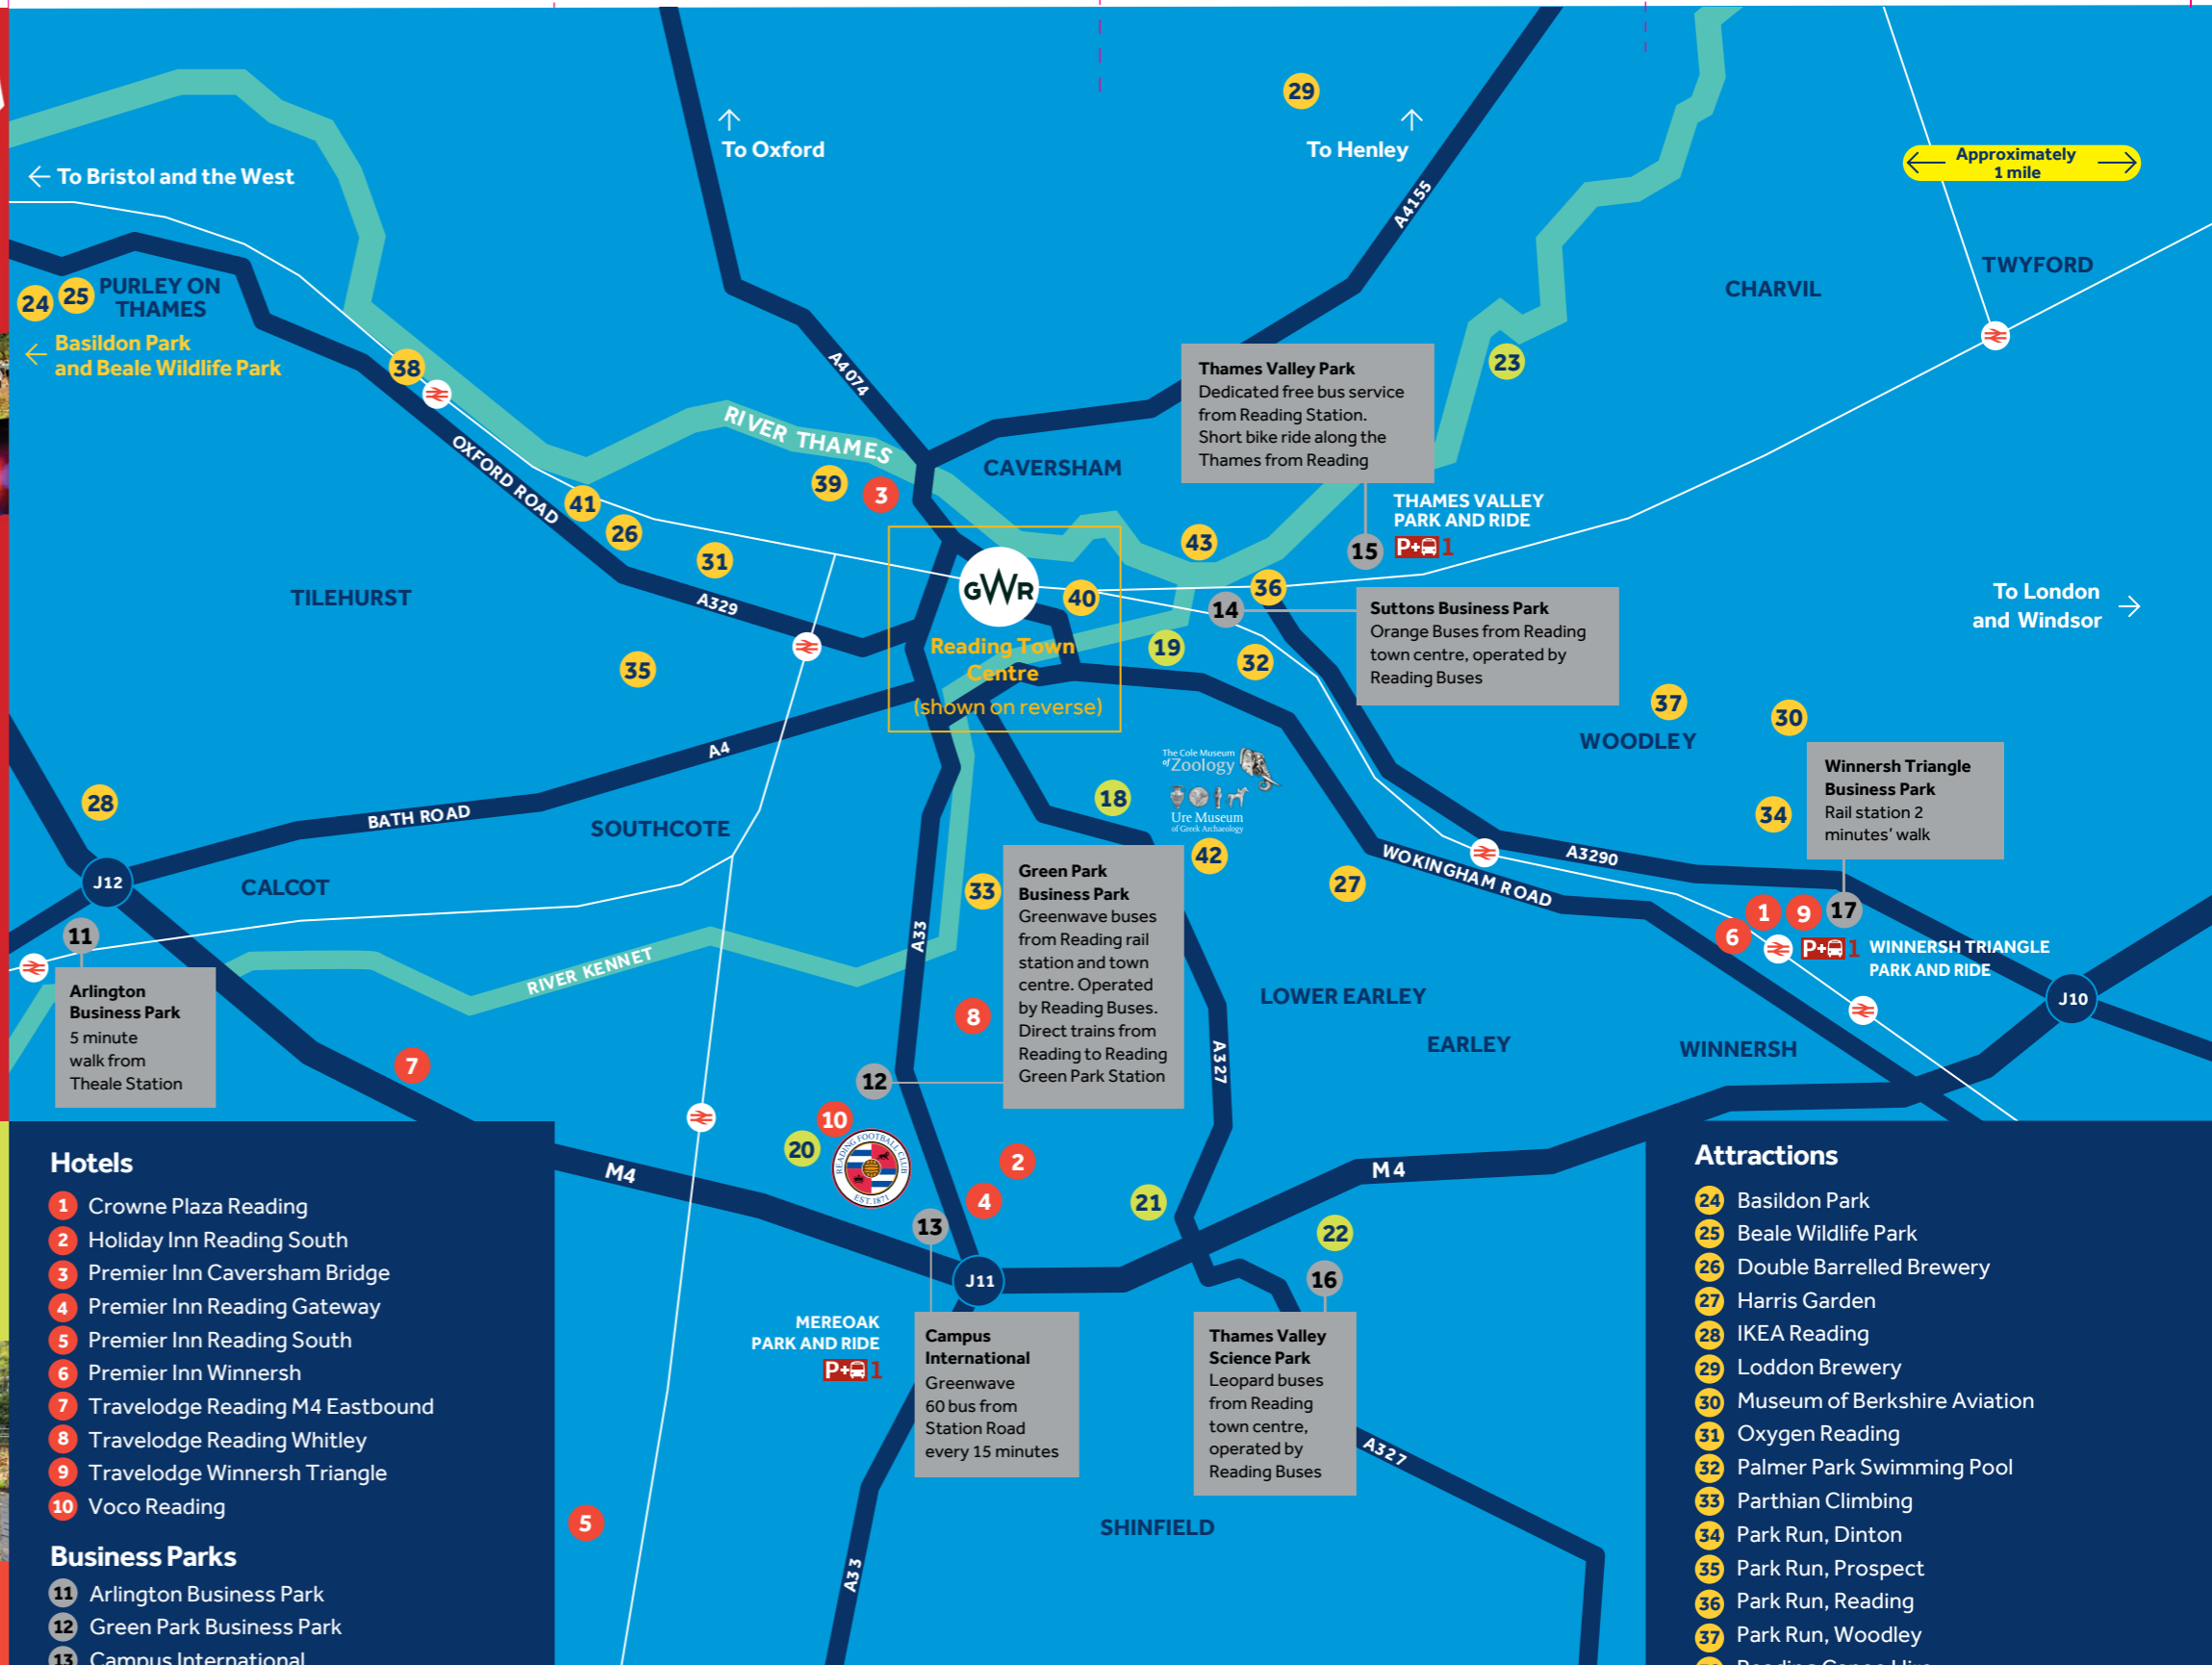

BOLDLY INNOVATIVE AND FORWARD-FOCUSED

HOME TO OVER 900 YEARS OF HISTORY

A COMMUNITY OF COMMUNITIES

Your Handy Guide

Welcome to Reading, a vibrant, cultural place, home to global business, the University of Reading, Reading Football Club and the best shopping and dining on offer in the region.

Visit-reading.com
WhatsonReading.com

GATEWAY TO THE GREEN AND BLUE

Scan to explore things to do and what's on in Reading

"INCREASINGLY VIBRANT AND YOUTHFUL." THE TIMES

GREAT LOVE AFFAIRS START WITH A COCKTAIL

WHERE ARTS AND CULTURE IS IN OUR DNA

Hotels

1. 1 Crowne Plaza Reading
2. 2 Holiday Inn Reading South
3. 3 Premier Inn Caversham Bridge
4. 4 Premier Inn Reading Gateway
5. 5 Premier Inn Reading South
6. 6 Premier Inn Winnersh
7. 7 Travelodge Reading M4 Eastbound
8. 8 Travelodge Reading Whitley
9. 9 Travelodge Winnersh Triangle
10. 10 Voco Reading

Business Parks

1. 11 Arlington Business Park
2. 12 Green Park Business Park
3. 13 Campus International
4. 14 Suttons Business Park
5. 15 Thames Valley Park
6. 16 Thames Valley Science Park
7. 17 Winnersh Triangle Business Park

Venues

1. 18 Progress Theatre
2. 19 Reading Rep Theatre
3. 20 Select Car Leasing Stadium
4. 21 Shinfield Players Theatre
5. 22 Shadow Box Studios Shinfield
6. 23 The Mill at Sonning

Key

Park and Ride Pick Up and Drop Off

Attractions

1. 24 Basildon Park
2. 25 Beale Wildlife Park
3. 26 Double Barrelled Brewery
4. 27 Harris Garden
5. 28 IKEA Reading
6. 29 Loddon Brewery
7. 30 Museum of Berkshire Aviation
8. 31 Oxygen Reading
9. 32 Palmer Park Swimming Pool
10. 33 Parthian Climbing
11. 34 Park Run, Dinton
12. 35 Park Run, Prospect
13. 36 Park Run, Reading
14. 37 Park Run, Woodley
15. 38 Reading Canoe Hire
16. 39 Rivermead Leisure Complex
17. 40 St James' Way Route follows Kennet West of Reading starting at Reading Abbey
18. 41 The Climbing Hangar
19. 42 The Cole and Ure Museums
20. 43 Wokingham Waterside Centre

READING FC

Select Car Leasing Stadium

1. Bus F1 from Reading Station
   - 10 minute walk from Green Park Station
2. readingfc.co.uk

UNIVERSITY OF READING

Whiteknights Campus

1. Bus 21 and 21A from Reading Station
2. reading.ac.uk

READING BUSES

Reading Buses are an award-winning bus company providing an excellent service across the Reading area. Buses offer tap on/tap off and have started introducing fully-electric buses.

reading-buses.co.uk/tap

ROYAL BERKSHIRE HOSPITAL

1. Buses from town centre – Buzz 9, Ruby 10, Leopard 3, Hospital P&R 300 and Little Oranges 19a, 19b, 19c.
2. royalberkshire.nhs.uk/our-locations/royal-berkshire-hospital