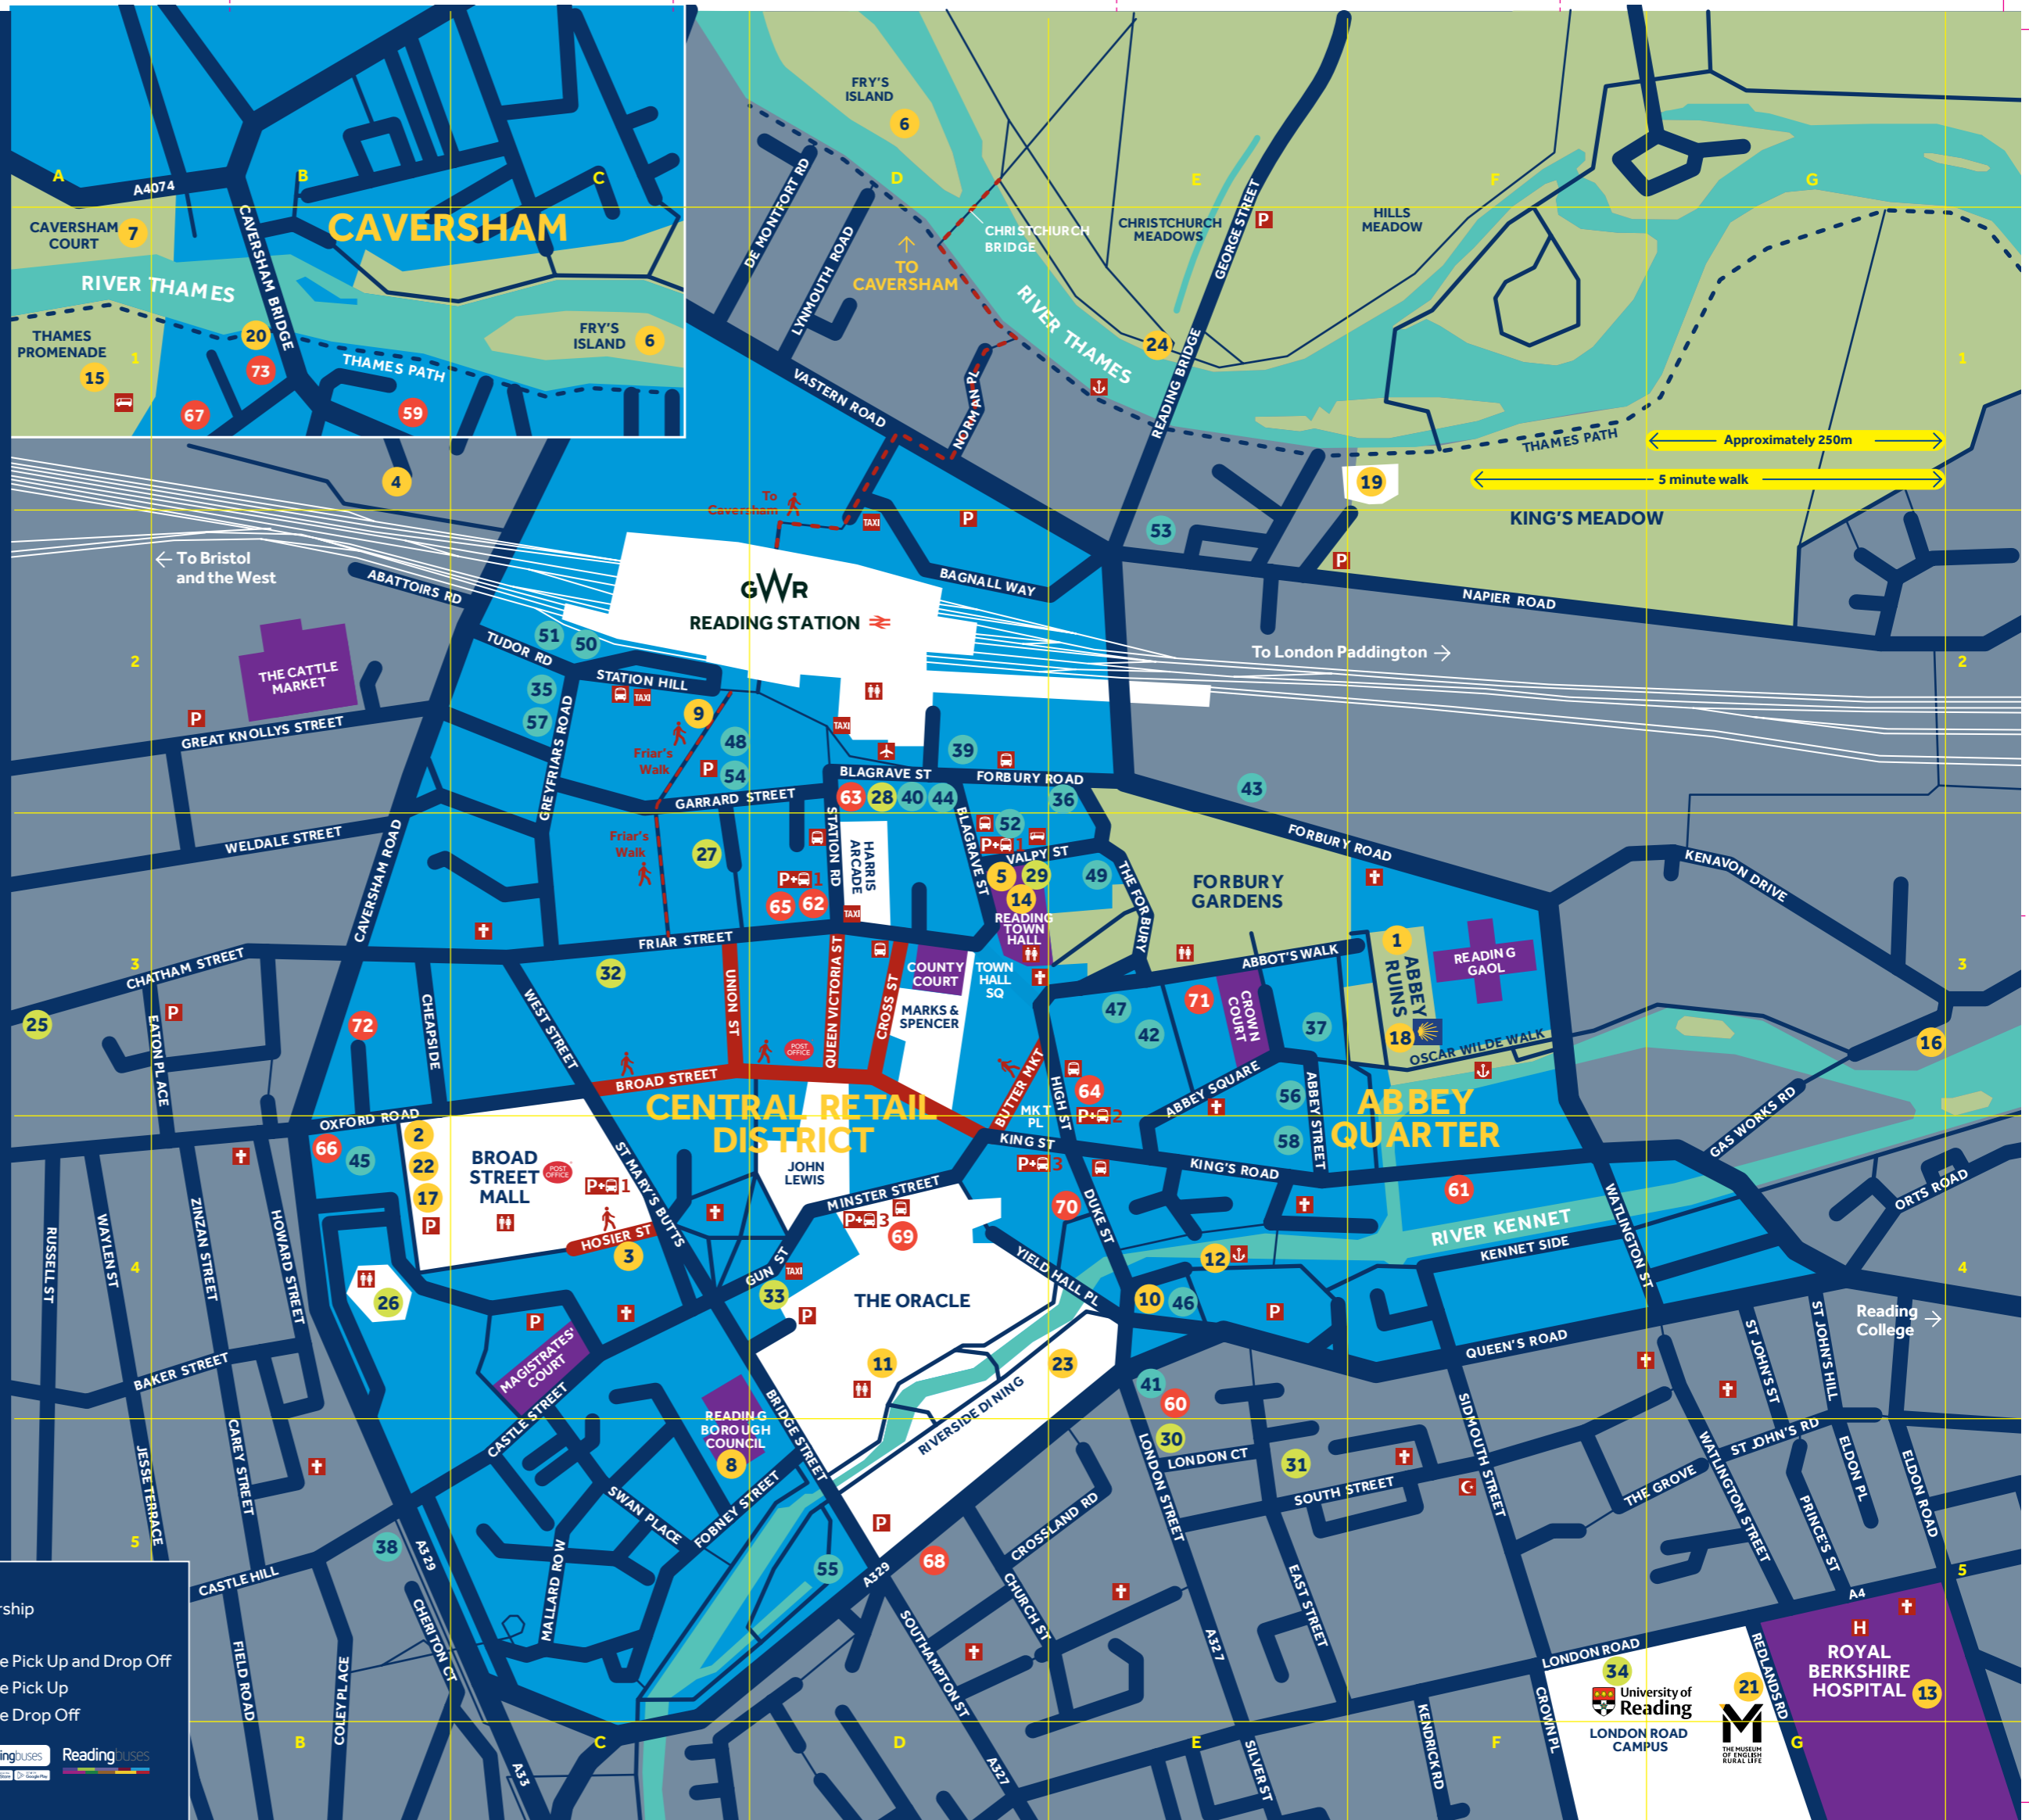

Venues

- 25 Facebar, A3
- 26 Hexagon, B4
- 27 Milk, C3
- 28 Oakford Social Club, D2
- 29 Reading Town Hall Concert Hall, D3
- 30 RISC, E5
- 31 South Street Arts Centre, E5
- 32 Sub 89, C3
- 33 The Purple Turtle, D4
- 34 University of Reading Great Hall, F5

Offices

- 35 9 Greyfriars, C2
- 36 12 Forbury Road, E2
- 37 Abbots House, E3
- 38 Advantage House, B5
- 39 Apex Plaza, C2
- 40 Aquis House, C2
- 41 Central Point, E4
- 42 Davidson House, E3
- 43 Forbury Place, E2
- 44 Forbury Works, C2
- 45 Fountain House, B4
- 46 Number 3 Queens Road, E4
- 47 One Forbury Square, E3
- 48 One Station Hill, C2
- 49 One Valpy, E3
- 50 Phoenix, C2
- 51 Pinnacle, C2
- 52 R+, D3
- 53 Reading Bridge House, E2
- 54 Thames Tower, D2
- 55 The Anchorage, D5
- 56 The Blade, E3
- 57 The Brick Works, C2
- 58 The White Building, E4

Hotels

- 59 easyHotel Reading, B1
- 60 Hotel 1843, E4
- 61 House of Fisher 100 Kings Road (serviced accom), F4
- 62 Ibis Reading Centre, D3
- 63 Malmaison Reading, D2
- 64 Market House Reading, E3
- 65 Novotel Reading Centre, D3
- 66 Pentahotel, B4
- 67 Premier Inn Reading Caversham, B1
- 68 Premier Inn Reading Central, D5
- 69 Premier Suites, D4
- 70 The Garner Hotel, E4
- 71 The Roseate Reading, E3
- 72 Travelodge Reading Central, B3
- 73 Village Hotel Reading, B1

Key

- Bus Stops
- Car Park with Disabled Spaces
- Coach Drop Off Point
- Taxi Rank
- Public Toilet with Disabled Access
- Hospital
- Place of Worship
- Post Office
- Park and Ride Pick Up and Drop Off
- Park and Ride Pick Up
- Park and Ride Drop Off

get the app Reading Buses

Visit-Reading.com

University of Reading
THE MUSEUM OF ENGLISH RURAL LIFE
ROYAL BERKSHIRE HOSPITAL